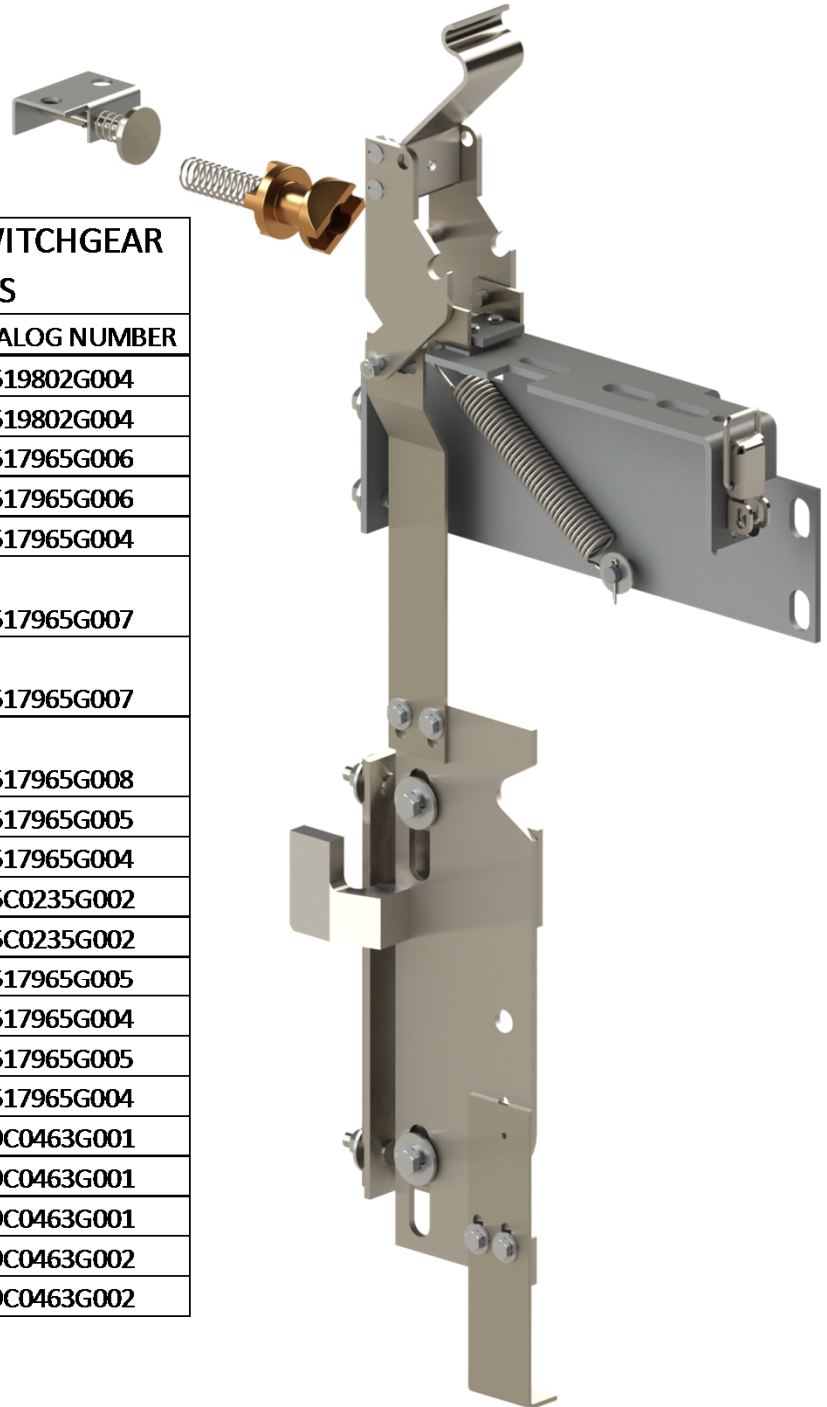

Genuine Renewal Parts

Positive Interlocks

Replacement Positive Interlocks are available for all vintages of GE Magneblast switchgear. Whether you need to replace damaged units or change out as a part of life extension, we have the solution for your specific switchgear. These are the only new positive interlocks built and tested to the original GE specifications using the original GE drawings and fixtures.

The Positive interlock ensures the circuit breaker is properly inserted into the cubicle before elevation begins, serves as a platform for and starts the elevating motor, actuates the 52/IS switch, houses the clutch that drives the elevating mechanism, eliminates backlash of the jackscrew, and prevents a closed breaker from being raised or lowered.

Positive Interlocks

MAGNEBLAST METAL-CLAD SWITCHGEAR POSITIVE INTERLOCKS		
BREAKER RATING	EQUIP DESIGN	CATALOG NUMBER
AM-4.16-250-1200	M26	006519802G004
AM-4.16-250-2000	M26	006519802G004
AM-4.16-350-1200	M26H	006517965G006
AM-4.16-350-2000	M26H	006517965G006
AM-4.16-350-3000	M26H	006517965G004
AM-4.16-350-1200 Dummy Breaker	M26H	006517965G007
AM-4.16-350-2000 Dummy Breaker	M26H	006517965G007
AM-4.16-350-3000 Dummy Breaker	M26H	006517965G008
AM-7.2-500-1200	M36	006517965G005
AM-7.2-500-2000	M36	006517965G004
AM-13.8-750-1200	M36H	0265C0235G002
AM-13.8-750-2000	M36H	0265C0235G002
AM-13.8-500-1200	M36	006517965G005
AM-13.8-500-2000	M36	006517965G004
AM-13.8-750-1200	M36HN	006517965G005
AM-13.8-750-2000	M36HN	006517965G004
AM-13.8-1000-1200	M36HH	0829C0463G001
AM-13.8-1000-2000	M36HH	0829C0463G001
AM-13.8-1000-3000	M36HH	0829C0463G001
VVC-13.8-1000-0GV	GAC	0829C0463G002
VVC-13.8-1500-0GV	GAC	0829C0463G002