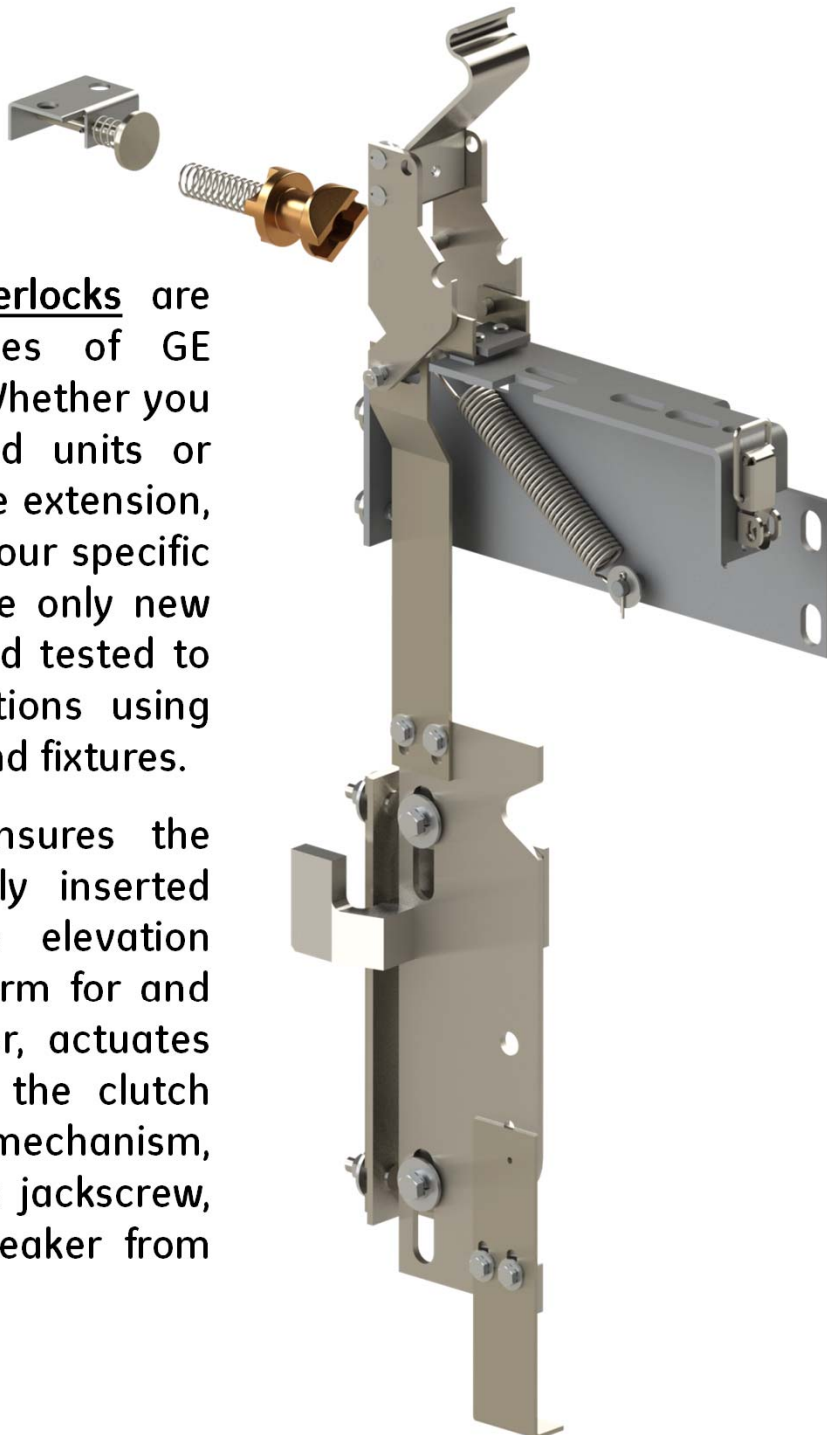

Genuine Renewal Parts

Positive Interlocks

Replacement Positive Interlocks are available for all vintages of GE Magneblast switchgear. Whether you need to replace damaged units or change out as a part of life extension, we have the solution for your specific switchgear. These are the only new positive interlocks built and tested to the original GE specifications using the original GE drawings and fixtures.

The Positive interlock ensures the circuit breaker is properly inserted into the cubicle before elevation begins, serves as a platform for and starts the elevating motor, actuates the 52/IS switch, houses the clutch that drives the elevating mechanism, eliminates backlash of the jackscrew, and prevents a closed breaker from being raised or lowered.